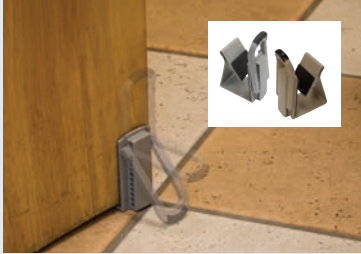

Floor, Furniture and Surface Protectors for all Environments

Our Products are Made to Move®

NEW Products

NEW Safety Release™ Flip Down Doorstops

- Clips onto the door, no tools needed
- Eliminates trip hazards
- Releases with force in case of emergency
- Flip down to engage, flip up to tuck out of the way

Formed Felt™ Floor Savers®

- Fit securely around chair and table legs to ensure they stay put
- Peel back and apply to clean, dry surface
- Formed sides provide increased durability

NEW Door Wedges

- Holds standard and auto-closing doors open
- Keeps the floor clear
- Perfect for floor maintenance, cleaning and moving
- It will not damage door hinges

NEW Clear Sleeve™ Floor Protectors

- Transparent sleeve blends in with most furniture
- Flexible sleeve securely forms to size and shape of chair or table leg
- Cushioned felt tip lasts longer than standard felt pads
- Perfect for hotels and restaurants