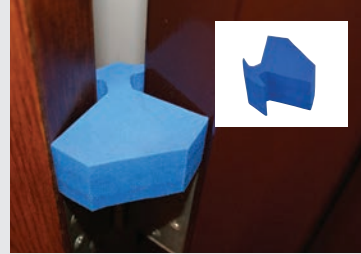

Floor, Furniture and Surface Protectors for all Environments

Our Products are Made to Move®

NEW Products

NEW Safety Release™ Flip Down Doorstops

- Clips onto the door, no tools needed
- Eliminates trip hazards
- Releases with force in case of emergency
- Flip down to engage, flip up to tuck out of the way

Formed Felt™ Floor Savers®

- Fit securely around chair and table legs to ensure they stay put
- Peel back and apply to clean, dry surface
- Formed sides provide increased durability

NEW Door Wedges

- Holds standard and auto-closing doors open
- Keeps the floor clear
- Perfect for floor maintenance, cleaning and moving
- It will not damage door hinges

NEW Clear Sleeve™ Floor Protectors

- Transparent sleeve blends in with most furniture
- Flexible sleeve securely forms to size and shape of chair or table leg
- Cushioned felt tip lasts longer than standard felt pads
- Perfect for hotels and restaurants